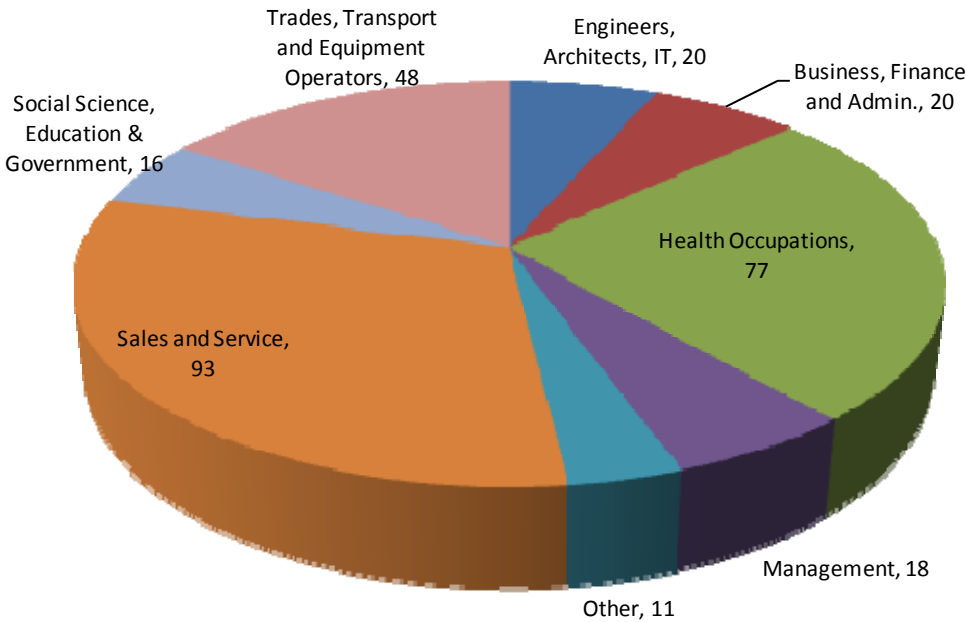

Within Reach. Beyond Expectation.

NORTH CENTRAL REGION LABOUR INDEX

AS OF JANUARY 11, 2012

TOTAL NUMBER OF JOBS AVAILABLE 303

THE NCER UNDERSTANDS THAT THIS IS NOT A COMPLETE OF THE NUMNER OF JOBS IN THE REGION. HOWEVER, WE BELIEVE THIS INDEX WORKS WELL TO SHOW THE LEVEL OF JOBS AVAILABLE PER SECTOR AT A CERTAIN TME.

TOTAL NUMBER OF JOBS BY SECTOR

FOR MORE INFORMATION PLEASE
CONTACT OUR OFFICE AT 953-4030
OR #137-1061 CENTRAL AVE
PRINCE ALBERT, SK S6V 4V4.

TOTAL NUMBER OF JOBS BY GEOGRAPHIC LOCATION

ENTRY LEVEL REQUIRED