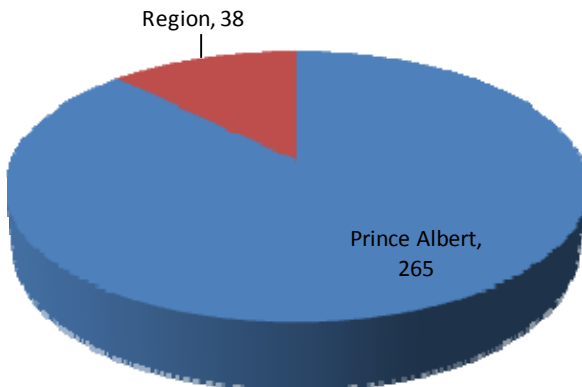

Within Reach. Beyond Expectation.

NORTH CENTRAL REGION LABOUR INDEX

AS OF JANUARY 11, 2012

TOTAL NUMBER OF JOBS AVAILABLE 303

THE NCER UNDERSTANDS THAT THIS IS NOT A COMPLETE OF THE NUMNER OF JOBS IN THE REGION. HOWEVER, WE BELIEVE THIS INDEX WORKS WELL TO SHOW THE LEVEL OF JOBS AVAILABLE PER SECTOR AT A CERTAIN TME.

TOTAL NUMBER OF JOBS BY SECTOR

FOR MORE INFORMATION PLEASE
CONTACT OUR OFFICE AT 953-4030
OR #137-1061 CENTRAL AVE
PRINCE ALBERT, SK S6V 4V4.

TOTAL NUMBER OF JOBS BY GEOGRAPHIC LOCATION

ENTRY LEVEL REQUIRED